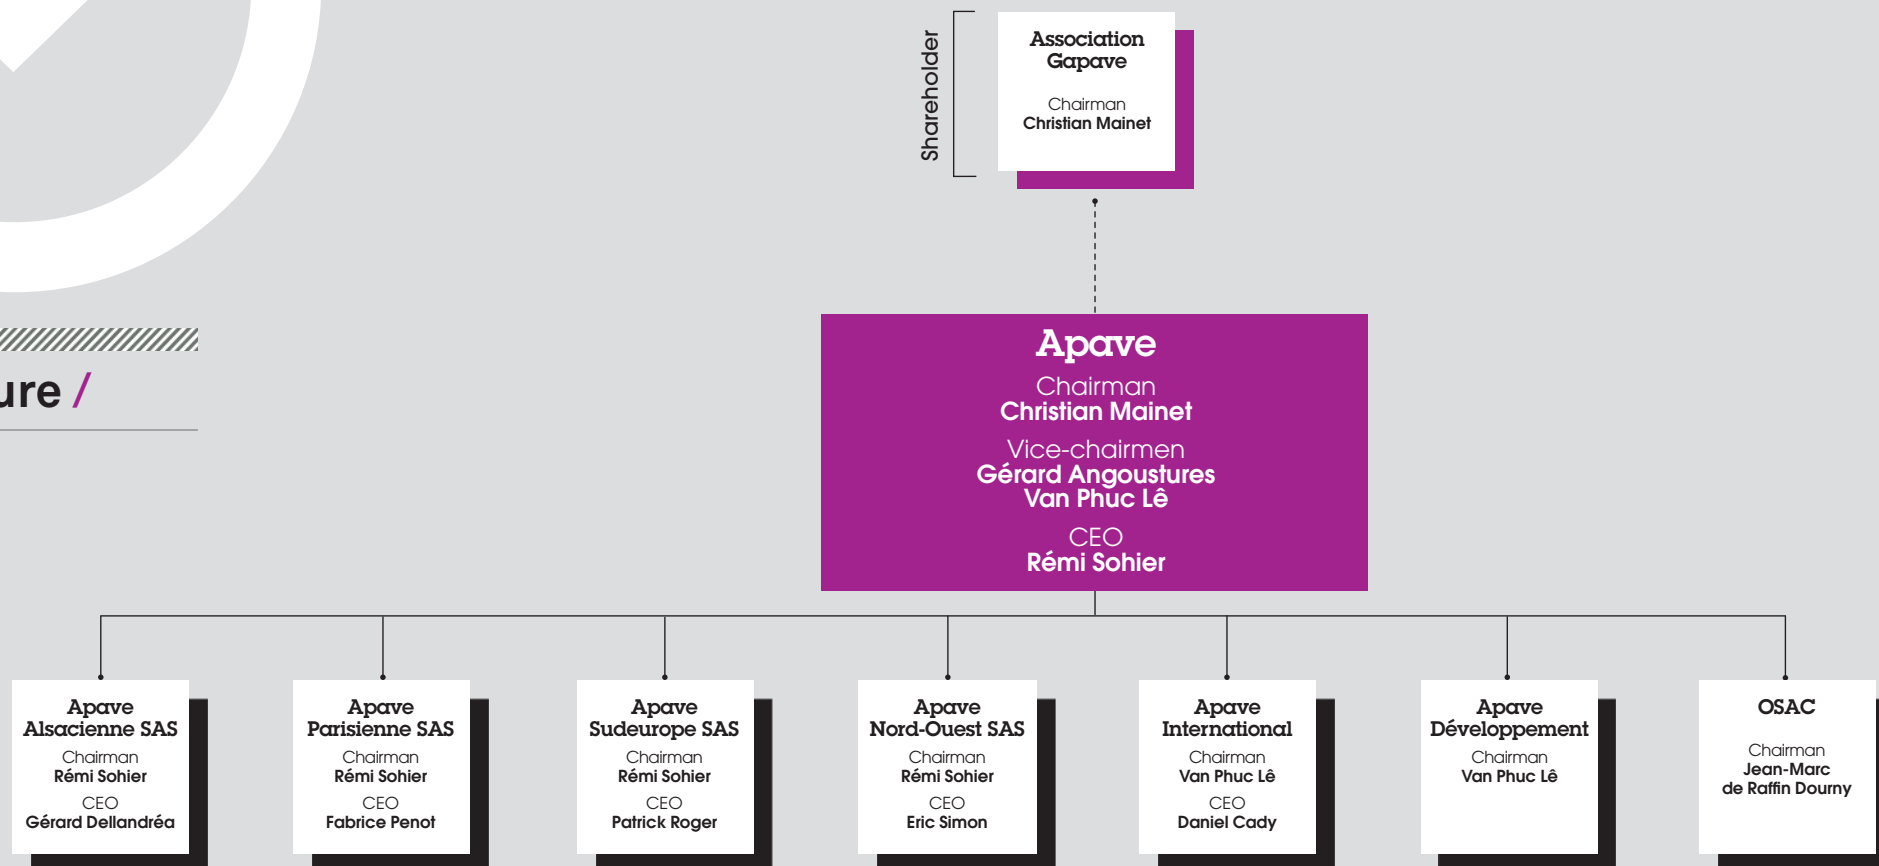

Apave 2015 /

MAIN FIGURES /

843 MILLION
EUROS

Consolidated turnover /

55 MILLION
EUROS

EBITDA /

10,860 PROFESSIONALS
including 8,000 engineers
and technicians /

130 AGENCIES /

34 LABORATORIES AND TESTING CENTRES /

170 TRAINING SITES /

ABOUT 50 LOCATIONS WORLDWIDE /

Group structure /

About 50 locations worldwide /

America /

French Guyana
Guadeloupe
Martinique

Africa / Middle East /

Algeria
Angola
Burkina Faso
Cameroon
Chad
Congo (Republic of)
Côte d'Ivoire
Equatorial Guinea
Gabon
Ghana
Guinea Conakry
Lebanon
Libya
Mali
Morocco
Nigeria
Qatar
Saudi Arabia
Senegal
Tunisia
Turkey
United Arab Emirates