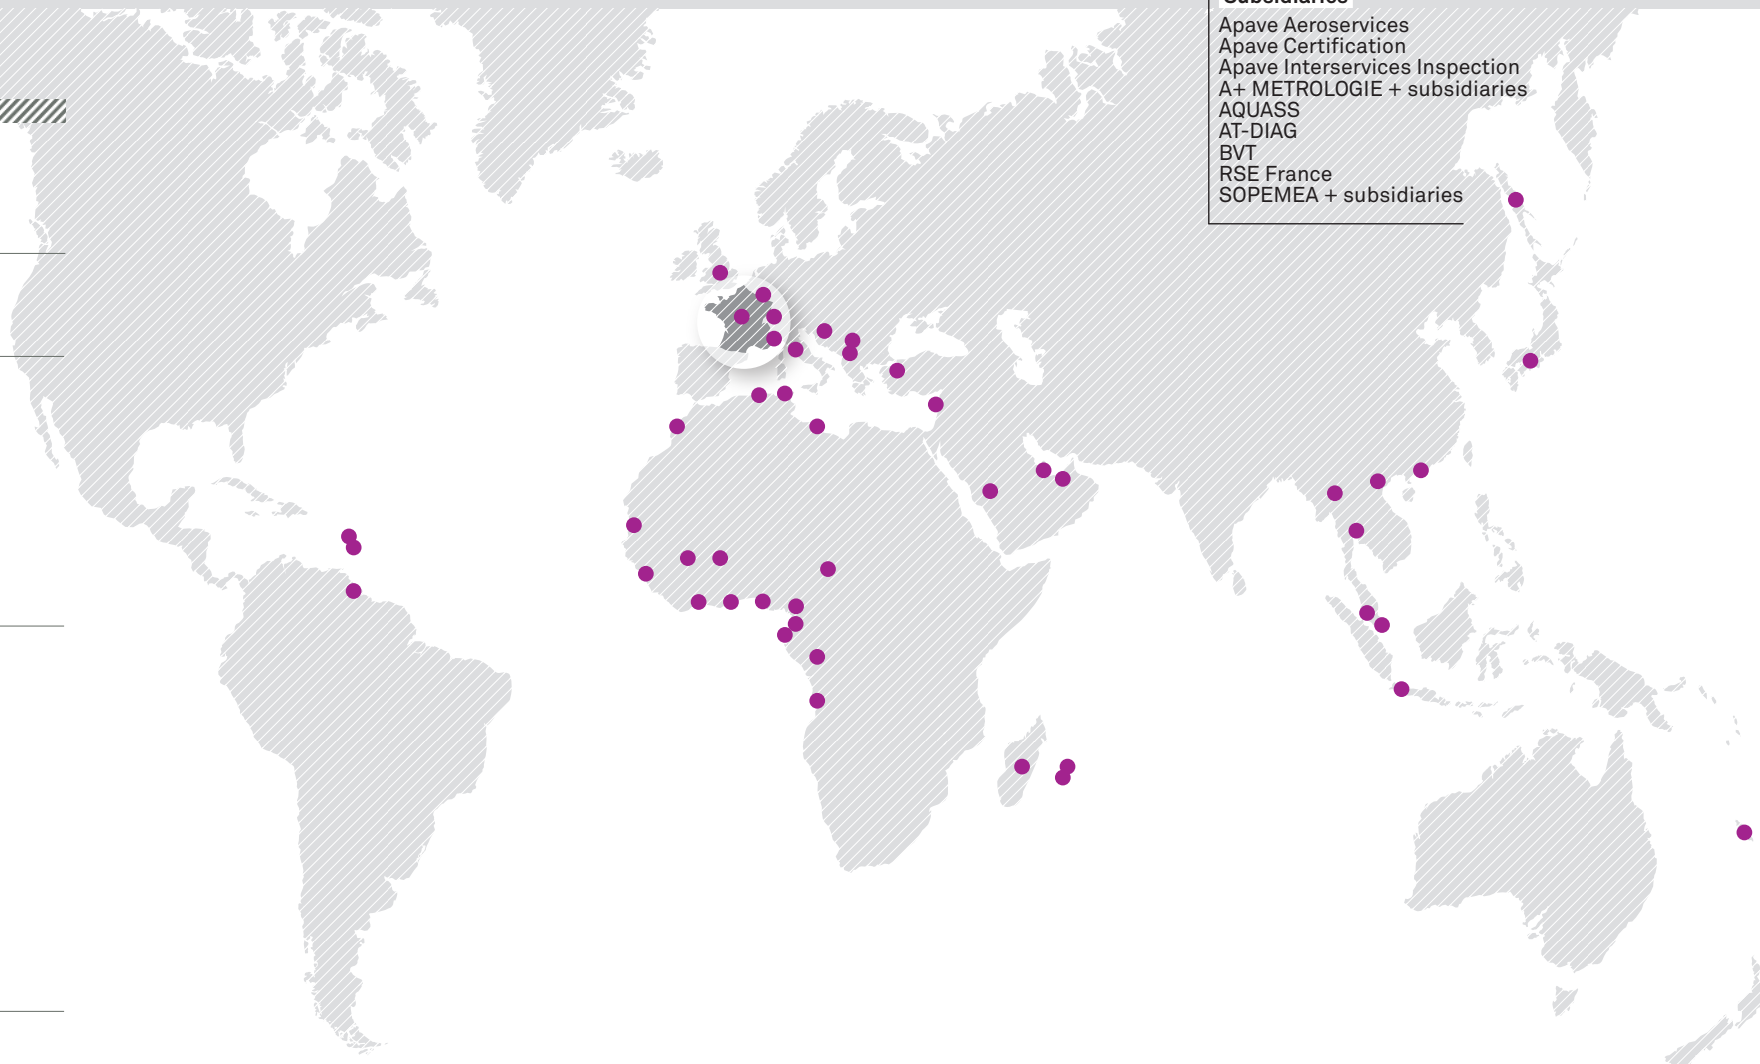

34 LABORATORIES AND TESTING CENTRES /

170 TRAINING SITES /

ABOUT 50 LOCATIONS WORLDWIDE /

Group structure /

About 50 locations worldwide /

America /

French Guyana
Guadeloupe
Martinique

Africa / Middle East /

Algeria
Angola
Burkina Faso
Cameroon
Chad
Congo (Republic of)
Côte d'Ivoire
Equatorial Guinea
Gabon
Ghana
Guinea Conakry
Lebanon
Libya
Mali
Morocco
Nigeria
Qatar
Saudi Arabia
Senegal
Tunisia
Turkey
United Arab Emirates

Europe /

Belgium
Croatia
France
Italy
Macedonia
Monaco
Serbia
Switzerland
United Kingdom

Asia / Pacific / Indian Ocean

Burma
China
Indonesia
Japan
Madagascar
Malaysia
Mauritius
New Caledonia
Reunion island
Russia
Singapore
Thailand
Vietnam

Subsidiaries

Apave Aeroservices
Apave Certification
Apave Interservices Inspection
A+ METROLOGIE + subsidiaries
AQUASS
AT-DIAG
BVT
RSE France
SOPEMEA + subsidiaries

Locations in France /

Ile de France /

Apave