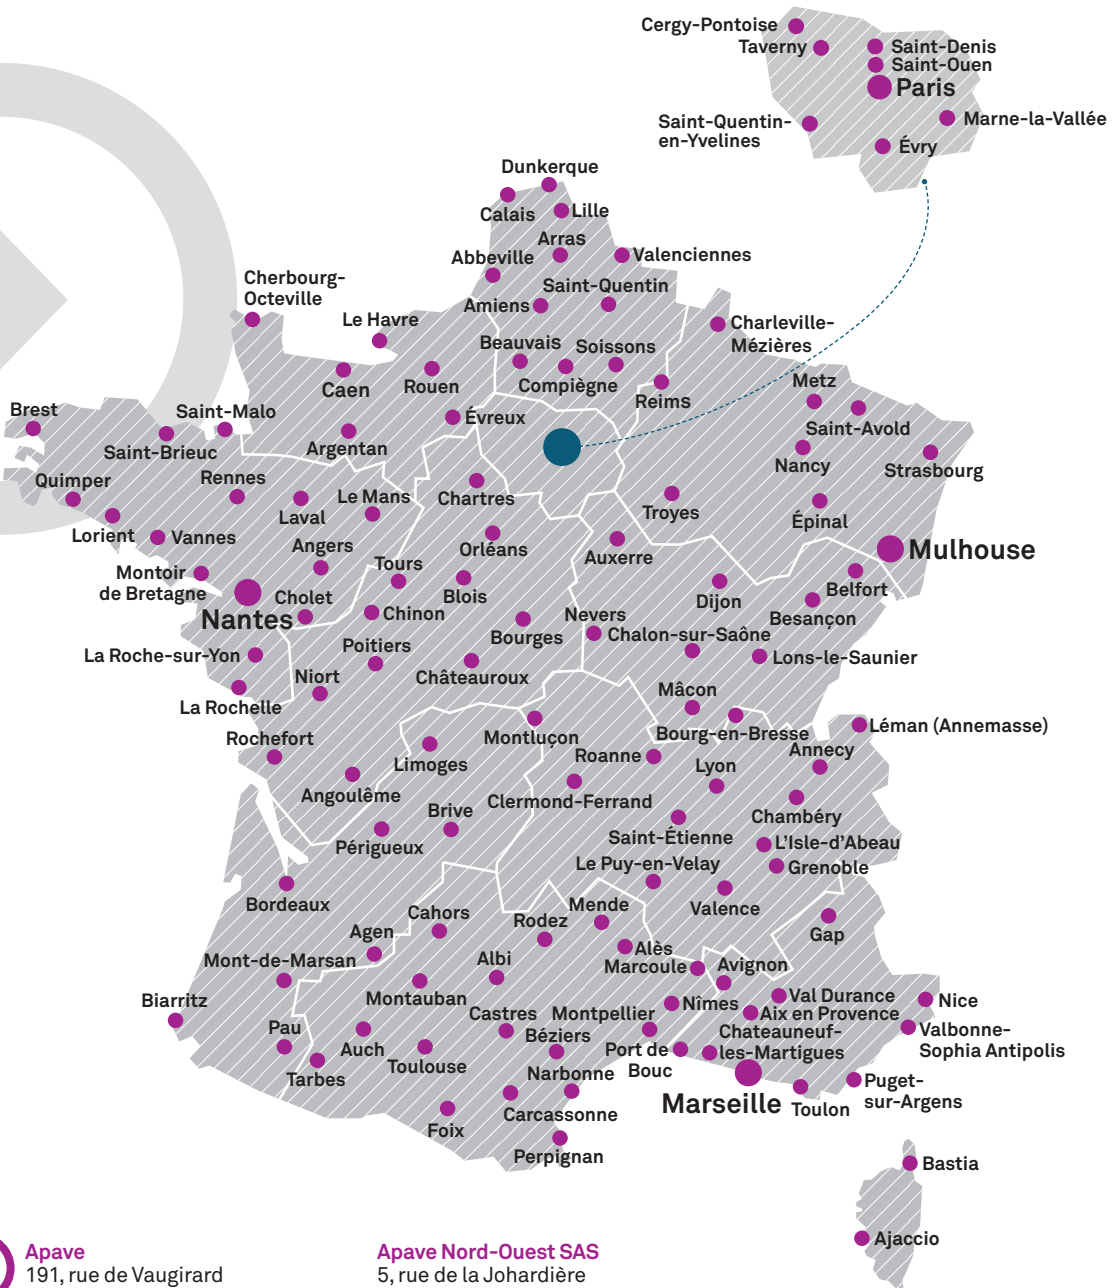

34 LABORATORIES AND TESTING CENTRES /

170 TRAINING SITES /

ABOUT 50 LOCATIONS WORLDWIDE /

Group structure /

About 50 locations worldwide /

America /

French Guyana
Guadeloupe
Martinique

Africa / Middle East /

Algeria
Angola
Burkina Faso
Cameroon
Chad
Congo (Republic of)
Côte d'Ivoire
Equatorial Guinea
Gabon
Ghana
Guinea Conakry
Lebanon
Libya
Mali
Morocco
Nigeria
Qatar
Saudi Arabia
Senegal
Tunisia
Turkey
United Arab Emirates

Europe /

Belgium
Croatia
France
Italy
Macedonia
Monaco
Serbia
Switzerland
United Kingdom

Asia / Pacific / Indian Ocean

Burma
China
Indonesia
Japan
Madagascar
Malaysia
Mauritius
New Caledonia
Reunion island
Russia
Singapore
Thailand
Vietnam

Subsidiaries

Apave Aeroservices
Apave Certification
Apave Interservices Inspection
A+ METROLOGIE + subsidiaries
AQUASS
AT-DIAG
BVT
RSE France
SOPEMEA + subsidiaries

Locations in France /

Ile de France /

Apave